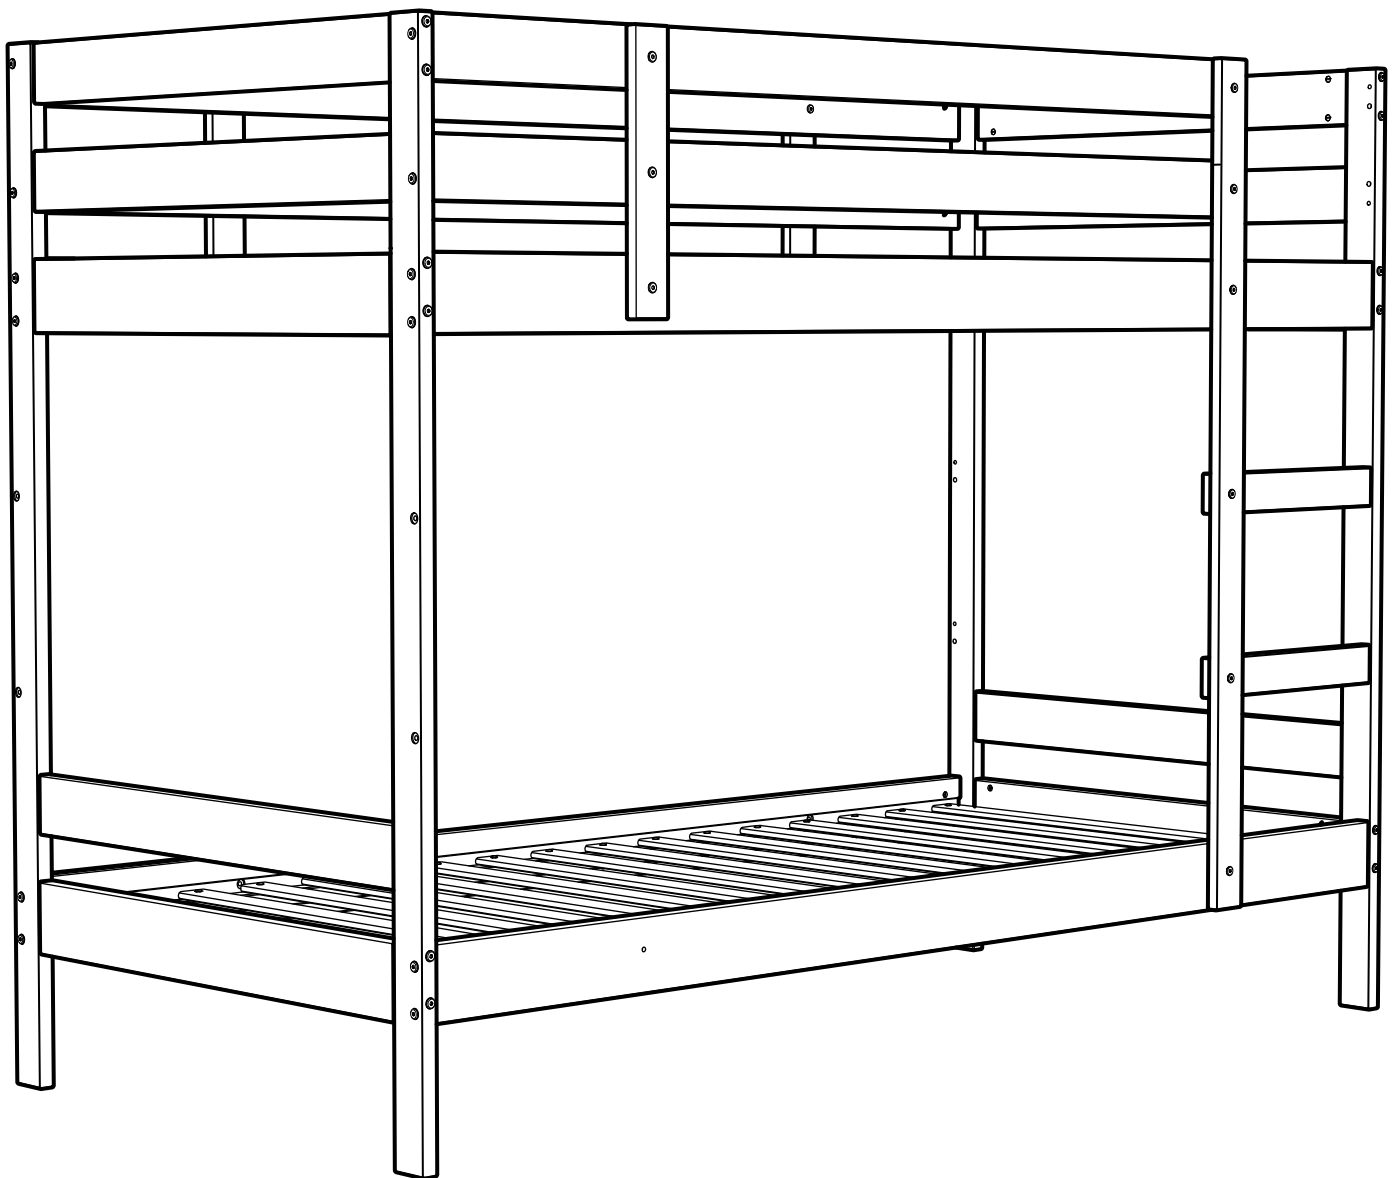

MYDAL

Design and Quality
IKEA of Sweden

24x

24x

48x

15x

15x

40x

20

21

23

90 x 200 cm
(35 2/4" x 78 3/4")

Max 19 cm
(7 1/2")