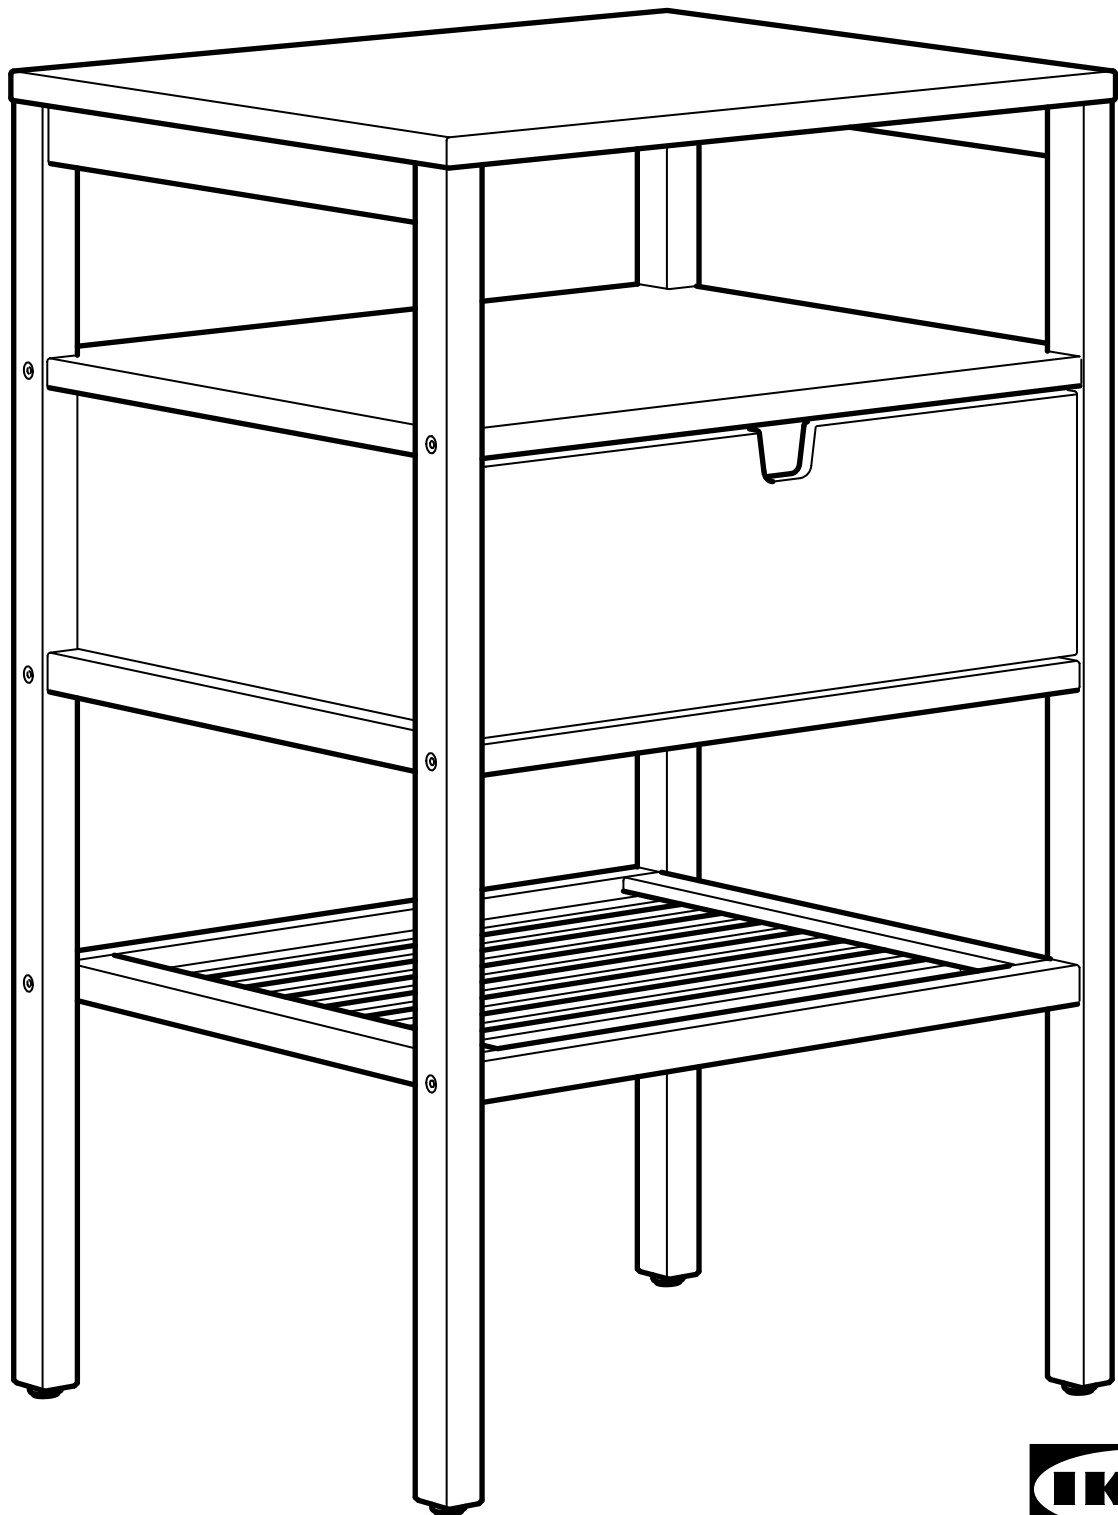

NORDKISA

Design and Quality
IKEA of Sweden

English

WARNING – Delicate table - Do not sit on the product.

WARNING – Delicate table - Do not place heavy objects on this product, maximum load 25 kg (55 lb).

Deutsch