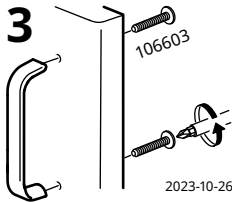

KALERUM

Design and Quality
IKEA of Sweden

1

128 mm (5 1/16")
256 mm (10 1/16")
384 mm (15 1/8")

**2****3**

2023-10-26

© Inter IKEA Systems B.V. 2023

AA-2407662-3