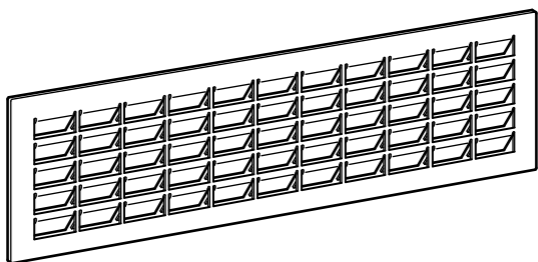

METOD

Design and Quality
IKEA of Sweden

1

403x92 mm
(15 15/16" x 3 5/8")

2

3

4

4

5

4

5

1

403x88 mm
(15 15/16" x 3 7/16")

2

3

4