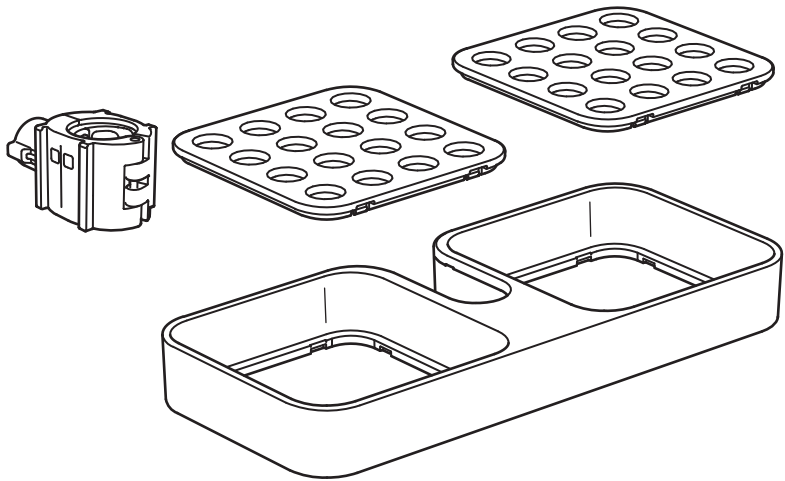

# BROGRUND

Design and Quality  
IKEA of Sweden

1

min 50 mm  
(min 1 5/16")

**2**

min 60 mm  
(min 2 3/8")

**2**

**3**

**4**