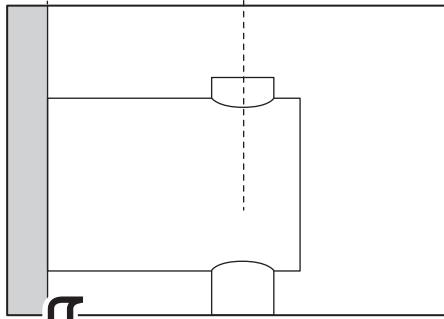

# BROGRUND

Design and Quality  
IKEA of Sweden

1

min 50 mm  
(min 1 5/16")

**2**

min 60 mm  
(min 2 3/8")

**2**

**3**

**4**