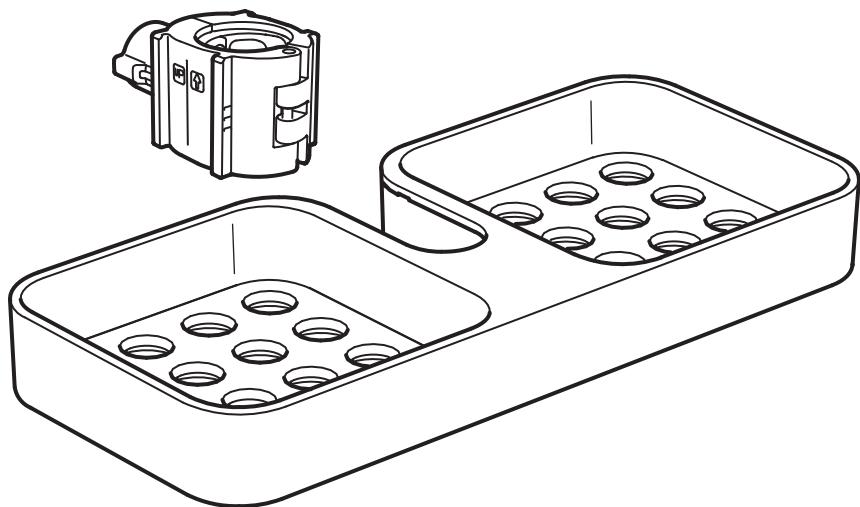

# BROGRUND

Design and Quality  
IKEA of Sweden

1

min 50 mm  
(min 1 5/16")

**2**

min 60 mm  
(min 2 3/8")

**2**

**3**